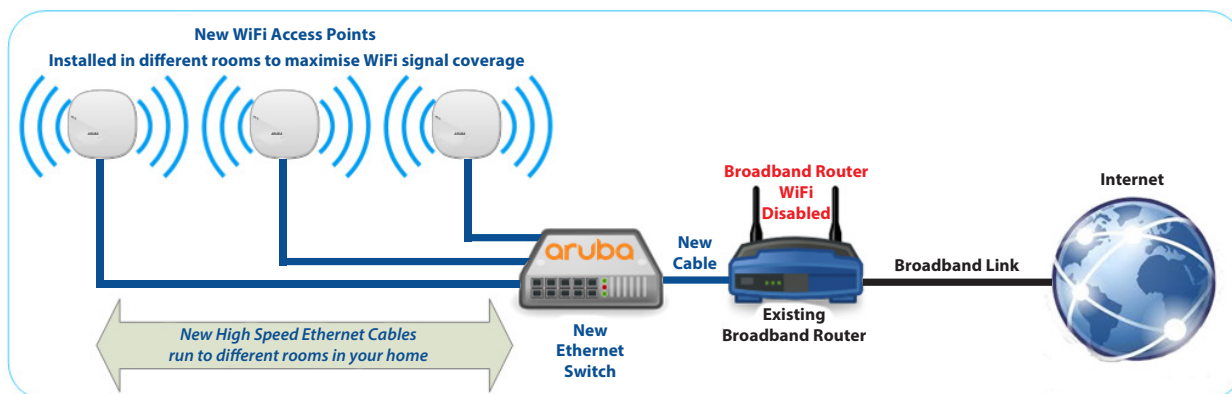

How do we build your home network?

Step 1

We send a surveyor to assess where we need WiFi access points and agree routes for the data cabling. We always look and agree the least visible routes for our cable runs.

Step 2

Our qualified Electricians/data cabling specialists install high speed Ethernet cabling in your home. The WiFi Access points are also mounted in the agreed locations (If there are existing cables - Only mounting needed)

Step 3

Our Network Engineer comes to your home and configures your new high speed WiFi network

Step 4

The network Engineer connects all of the access points to an Ethernet Switch completing your new home network

Step 5

Your old WiFi network (that has typically been included with your broadband router/modem) is then switched off by our network engineer. The change in speed and coverage will be immediate.

Step 6

The Network Engineer will then introduce you to the Instant On WiFi app and demonstrate its many capabilities to control and secure your network.

Step 7

A 30 day telephone support contract is included. You can contact the Kedington support centre on 01- 8660400 and we can help with any queries you may have about optimising the use of your new WiFi network.

About Us

Kedington have 5 offices in Ireland and employ over 200 people across the Island. We have been installing and supporting business WiFi networks for Irish, Multinational and Government bodies for over 15 years. We support WiFi networks in hundreds of Irish sites today. Kedington are a Hewlett Packard Enterprise Aruba Gold Networking Partner.

Notes:

- (i) Internet connectivity such as a broadband line is not included in this service
- (ii) The WiFi and ethernet switch technology is from the HPE Aruba Instant On product suite – See Instant On Data Sheets for more detail

Contact Information

Kedington Ltd.
East Corner Unit, Willsborough
Clonshaugh Business & Technology Park
Dublin D17 TC90

Phone: +353 1 866 0400
Email: info@kedington.com
www.kedington.com